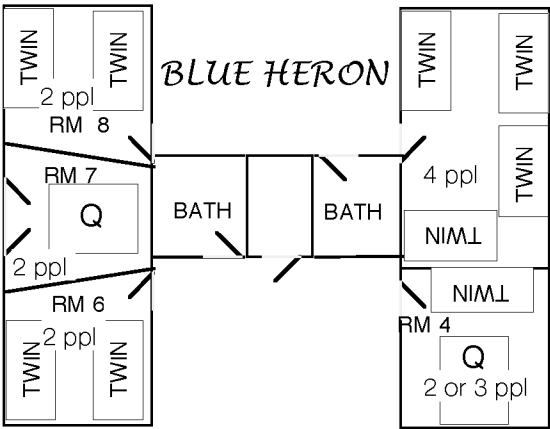

# COTTAGE FLOOR PLANS CAMP COLTON 2008

*(EA ROOM WITH OUTSIDE ENTRANCE)*